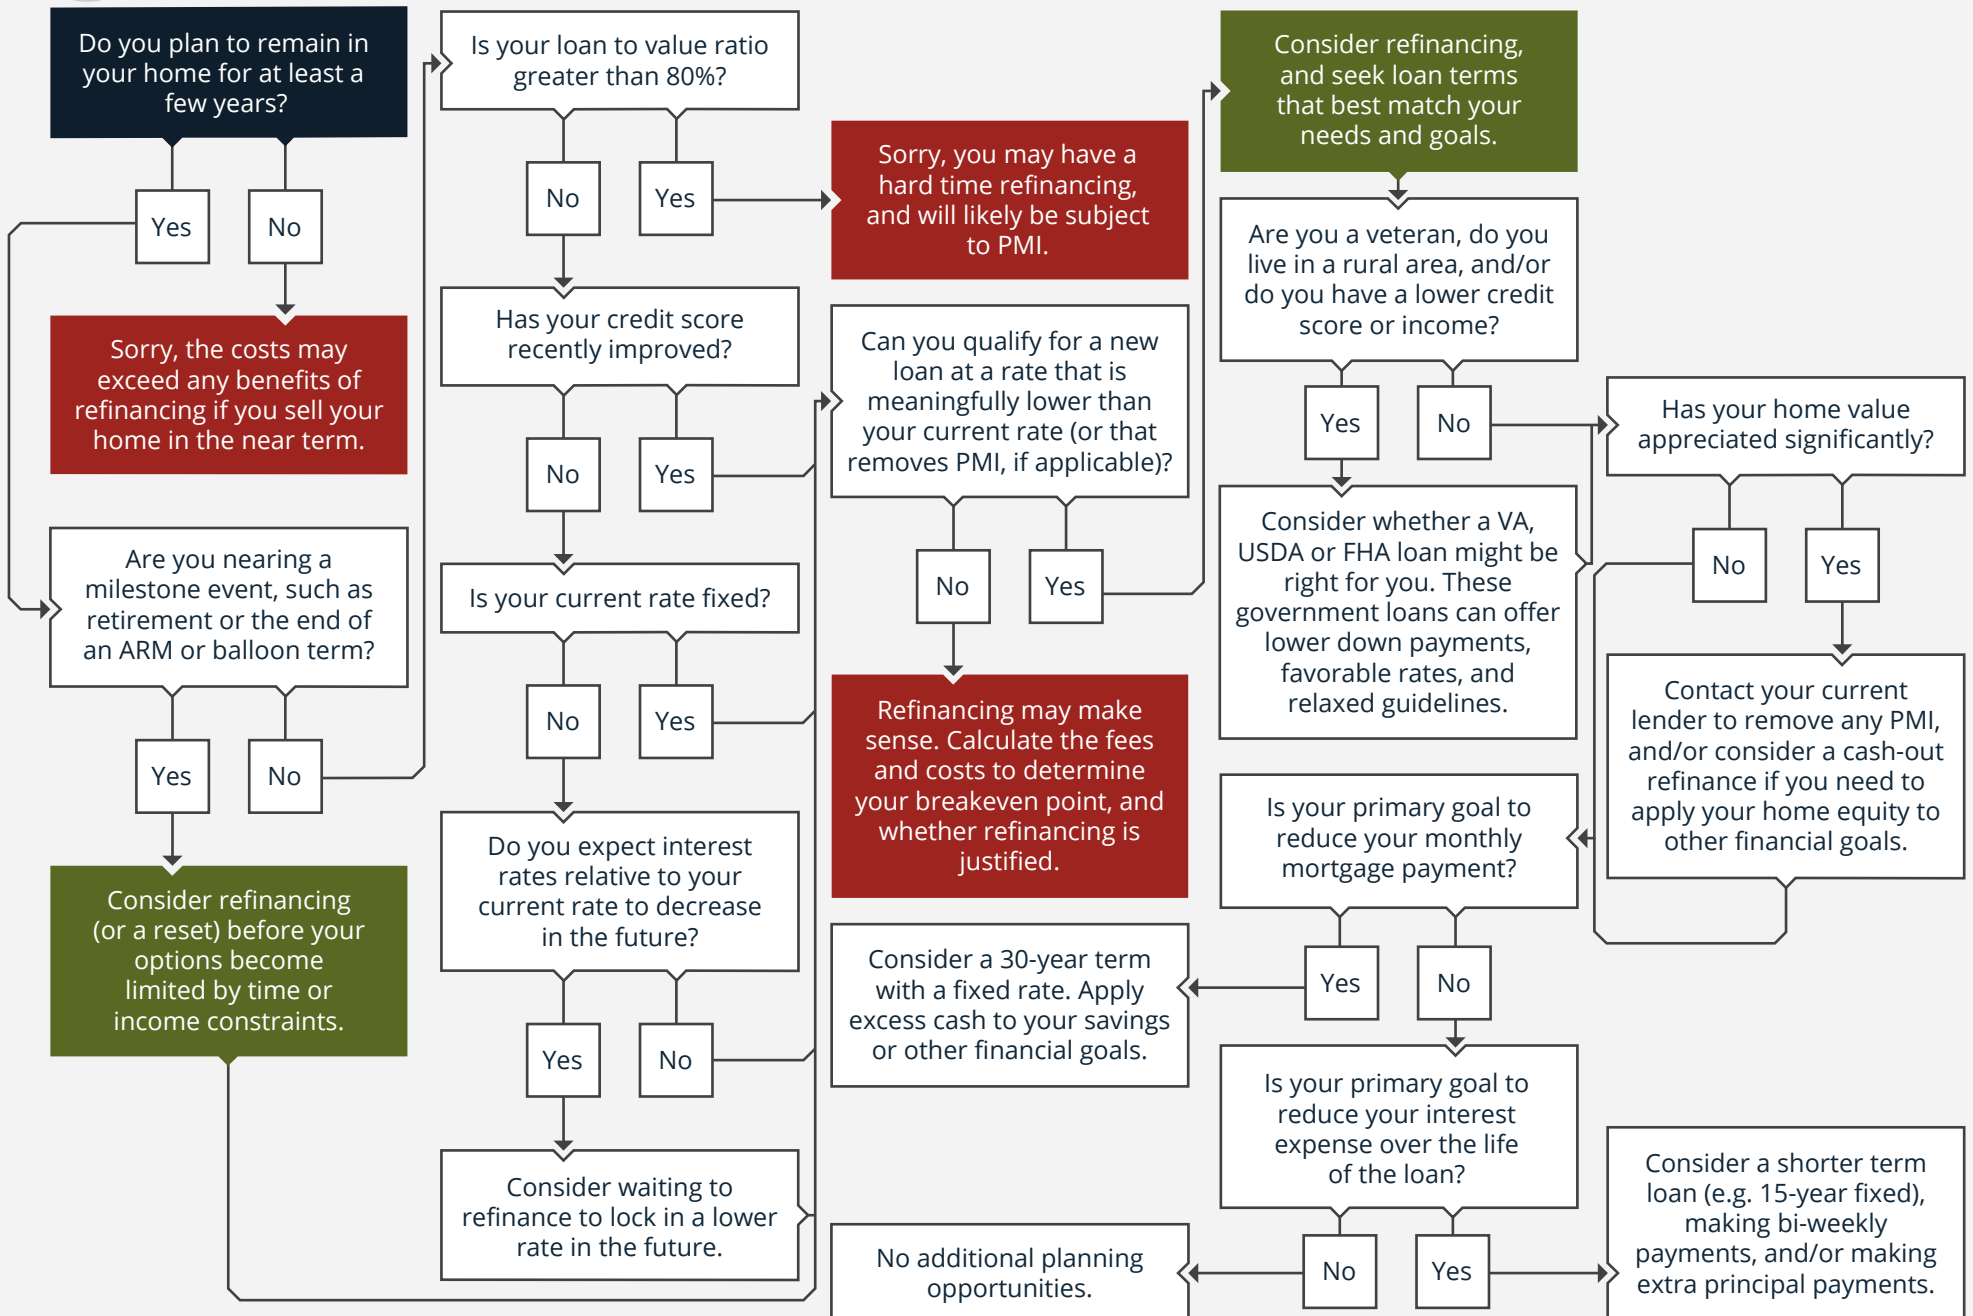

Start Here

joon um, CFP®, EA, CLU®, ChFC®

9100 Wilshire Blvd Suite #725E Beverly Hills, CA 90212
services@jumoffice.com | (310) 623-4424 | jumoffice.com